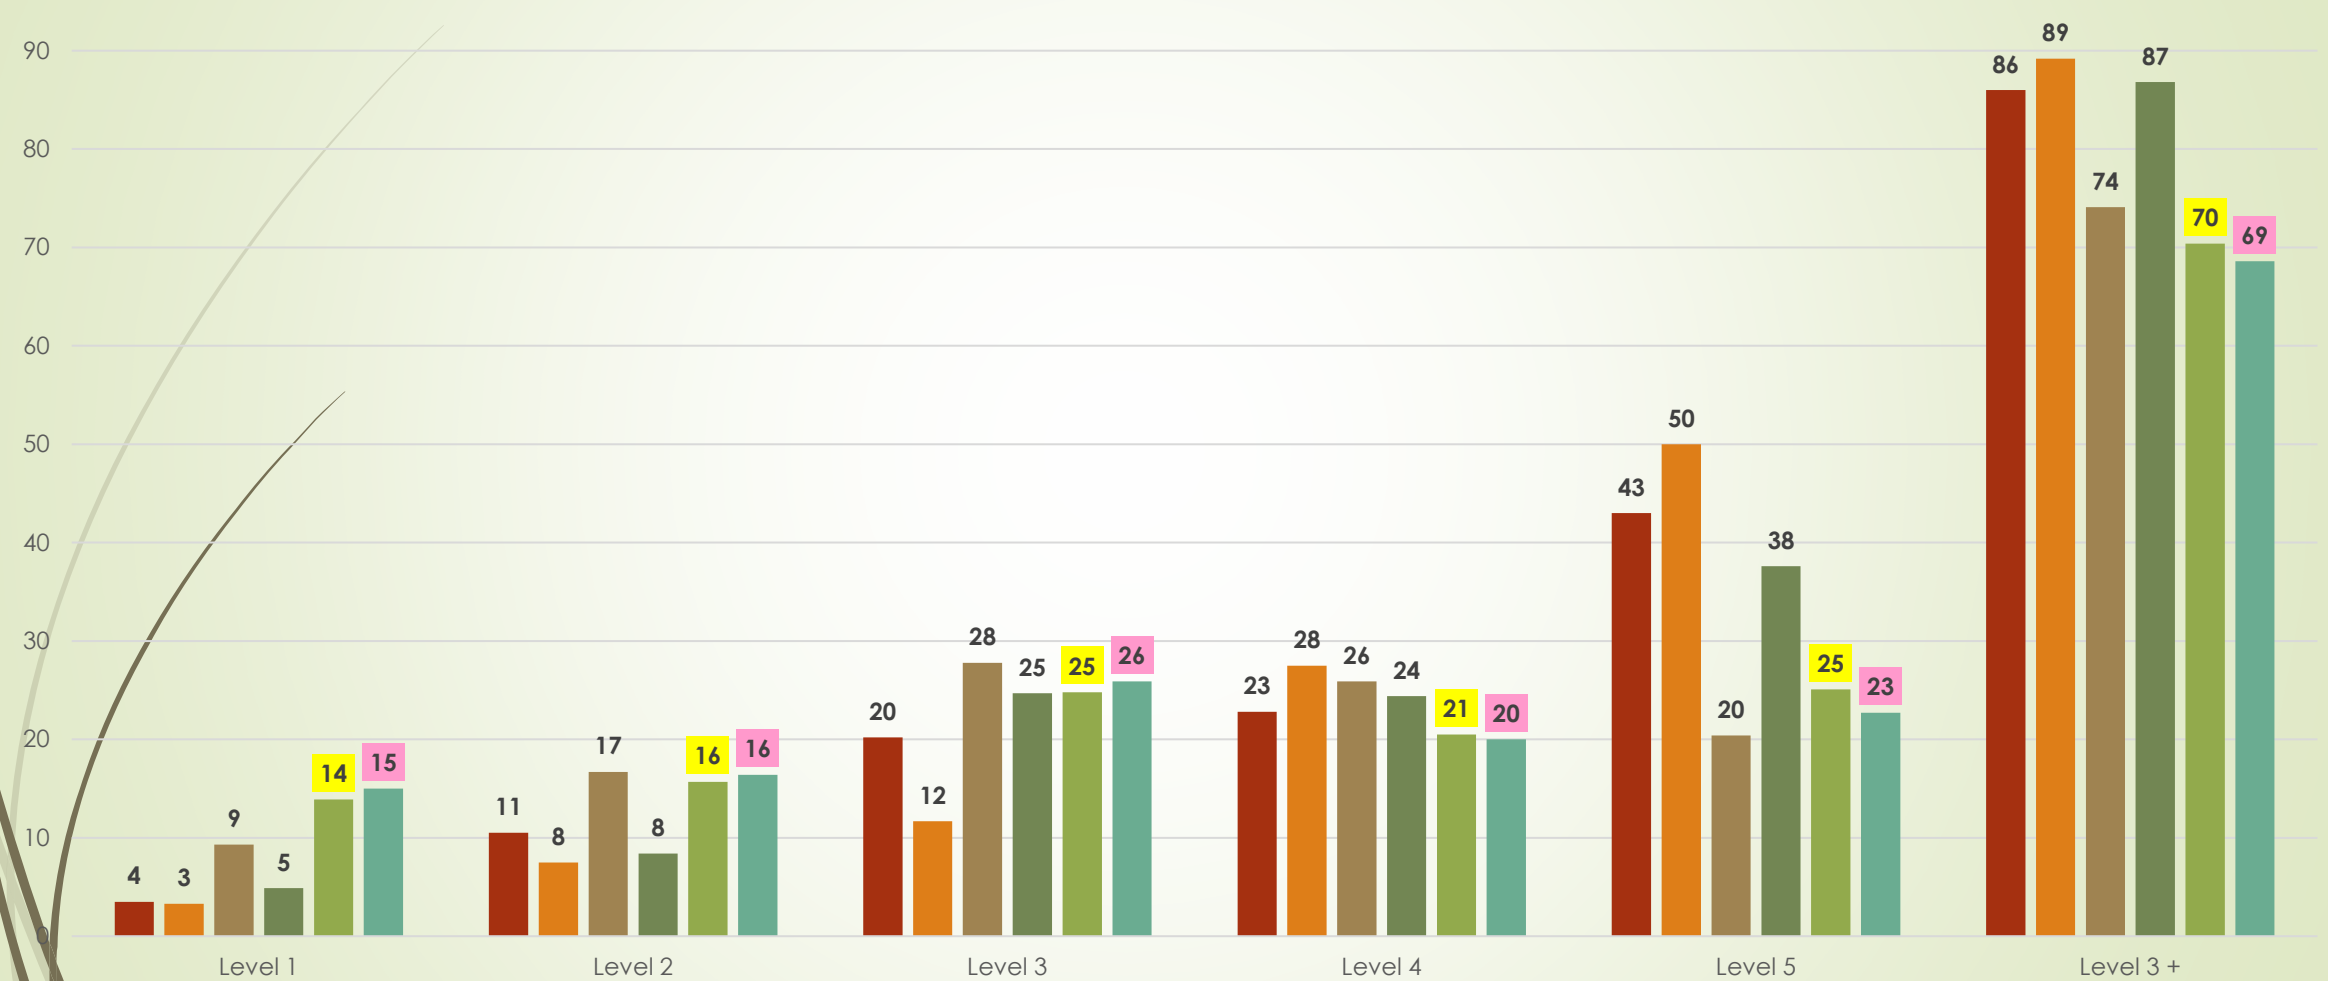

2023-24 Social Studies Assessment Results by Achievement Level

100

■ River City Science Academy Intracoastal
■ River City Science Academy At Mandarin
■ River City Science Academy Innovation
■ River City Science Academy Middle-High
■ Duval County Public Schools
■ Florida (Statewide)