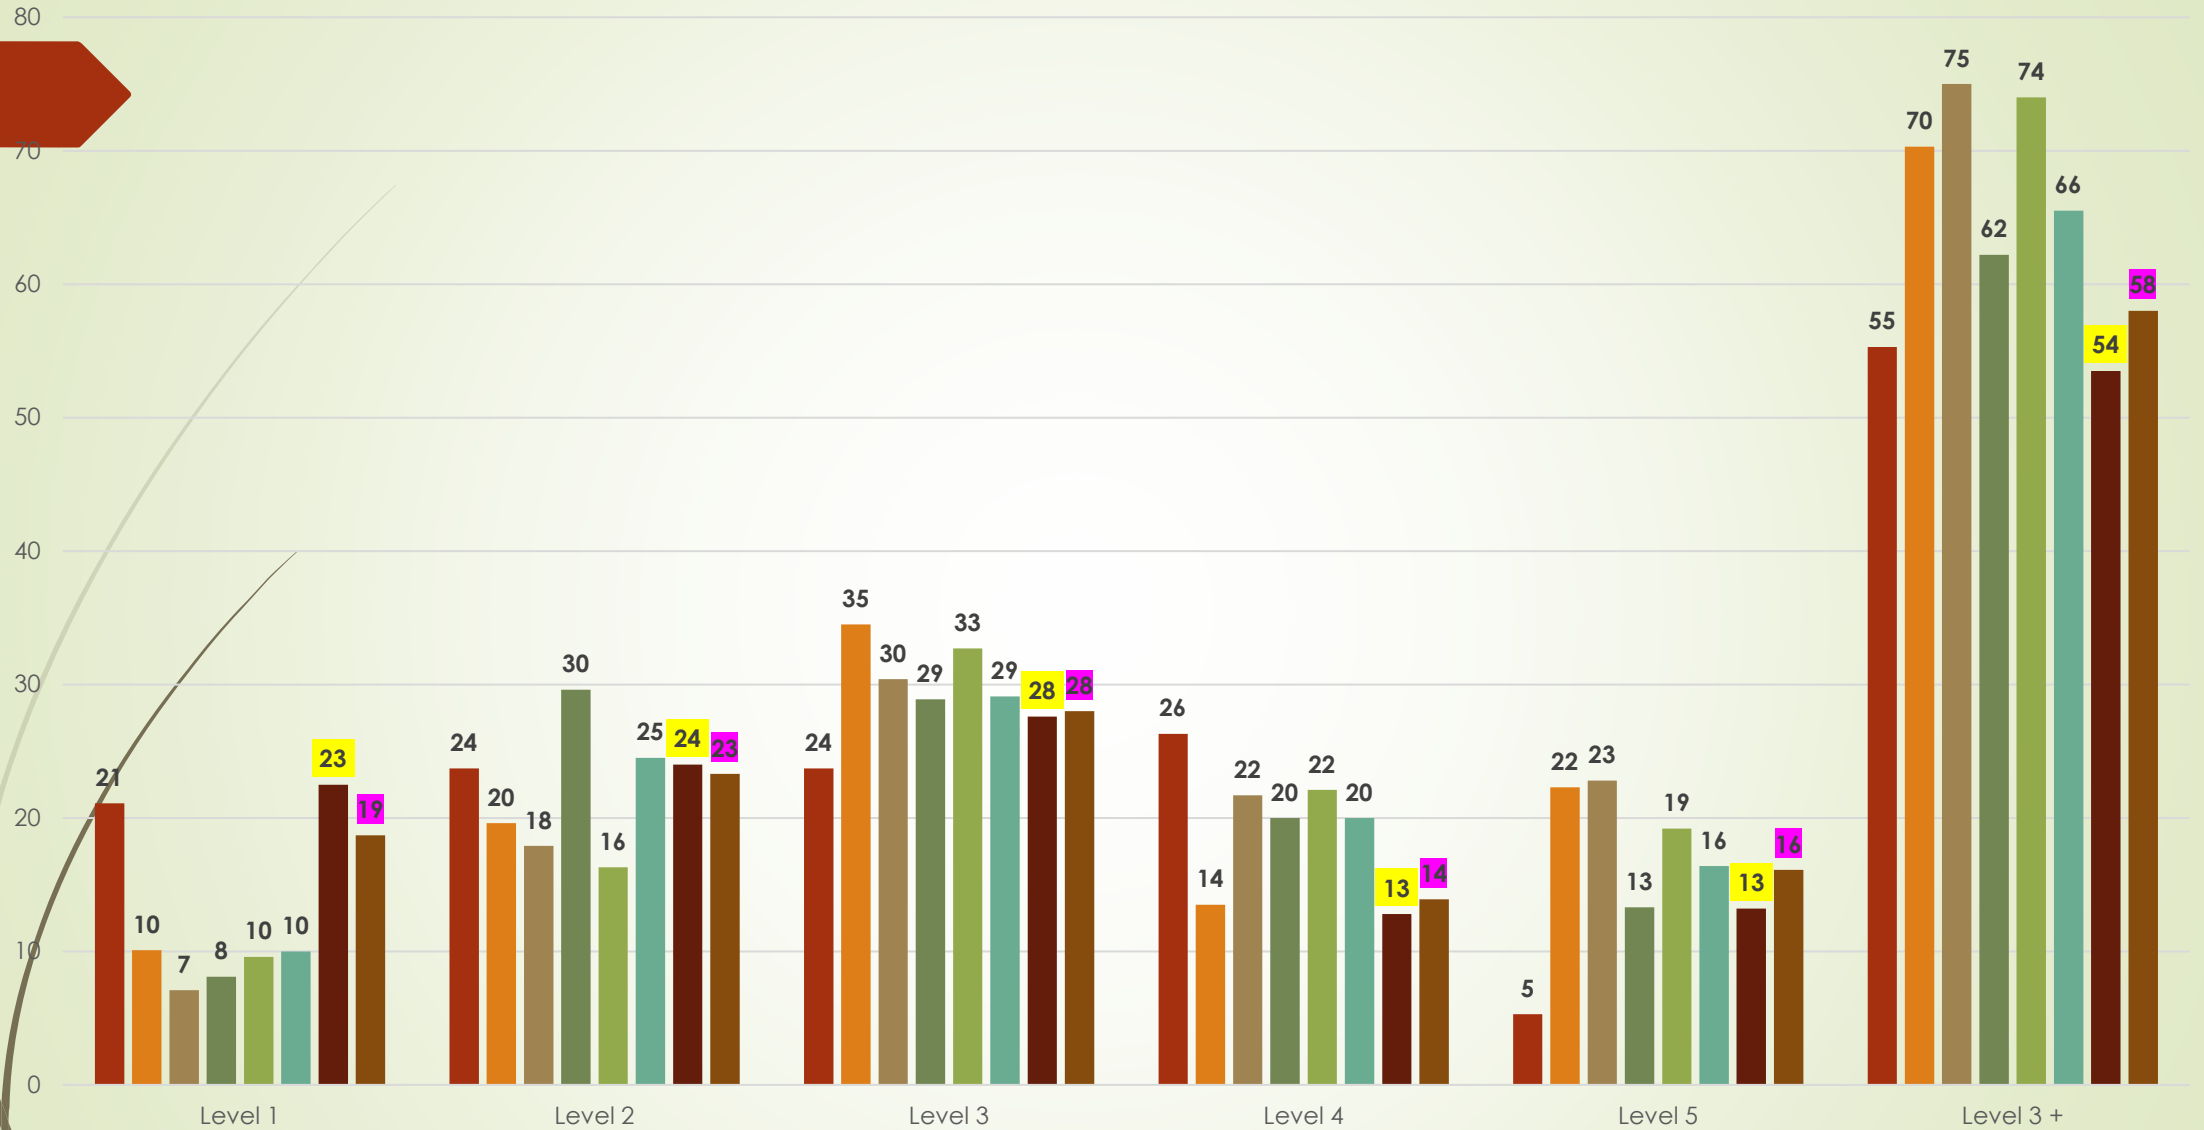

2023-24 Science Assessment Results by Achievement Level

- River City Science Academy Southeast
- River City Science Academy Intracoastal
- River City Science Academy At Mandarin
- River City Science Academy Innovation
- River City Science Elementary Academy
- River City Science Academy Middle-High
- Duval County Public Schools
- Florida (Statewide)