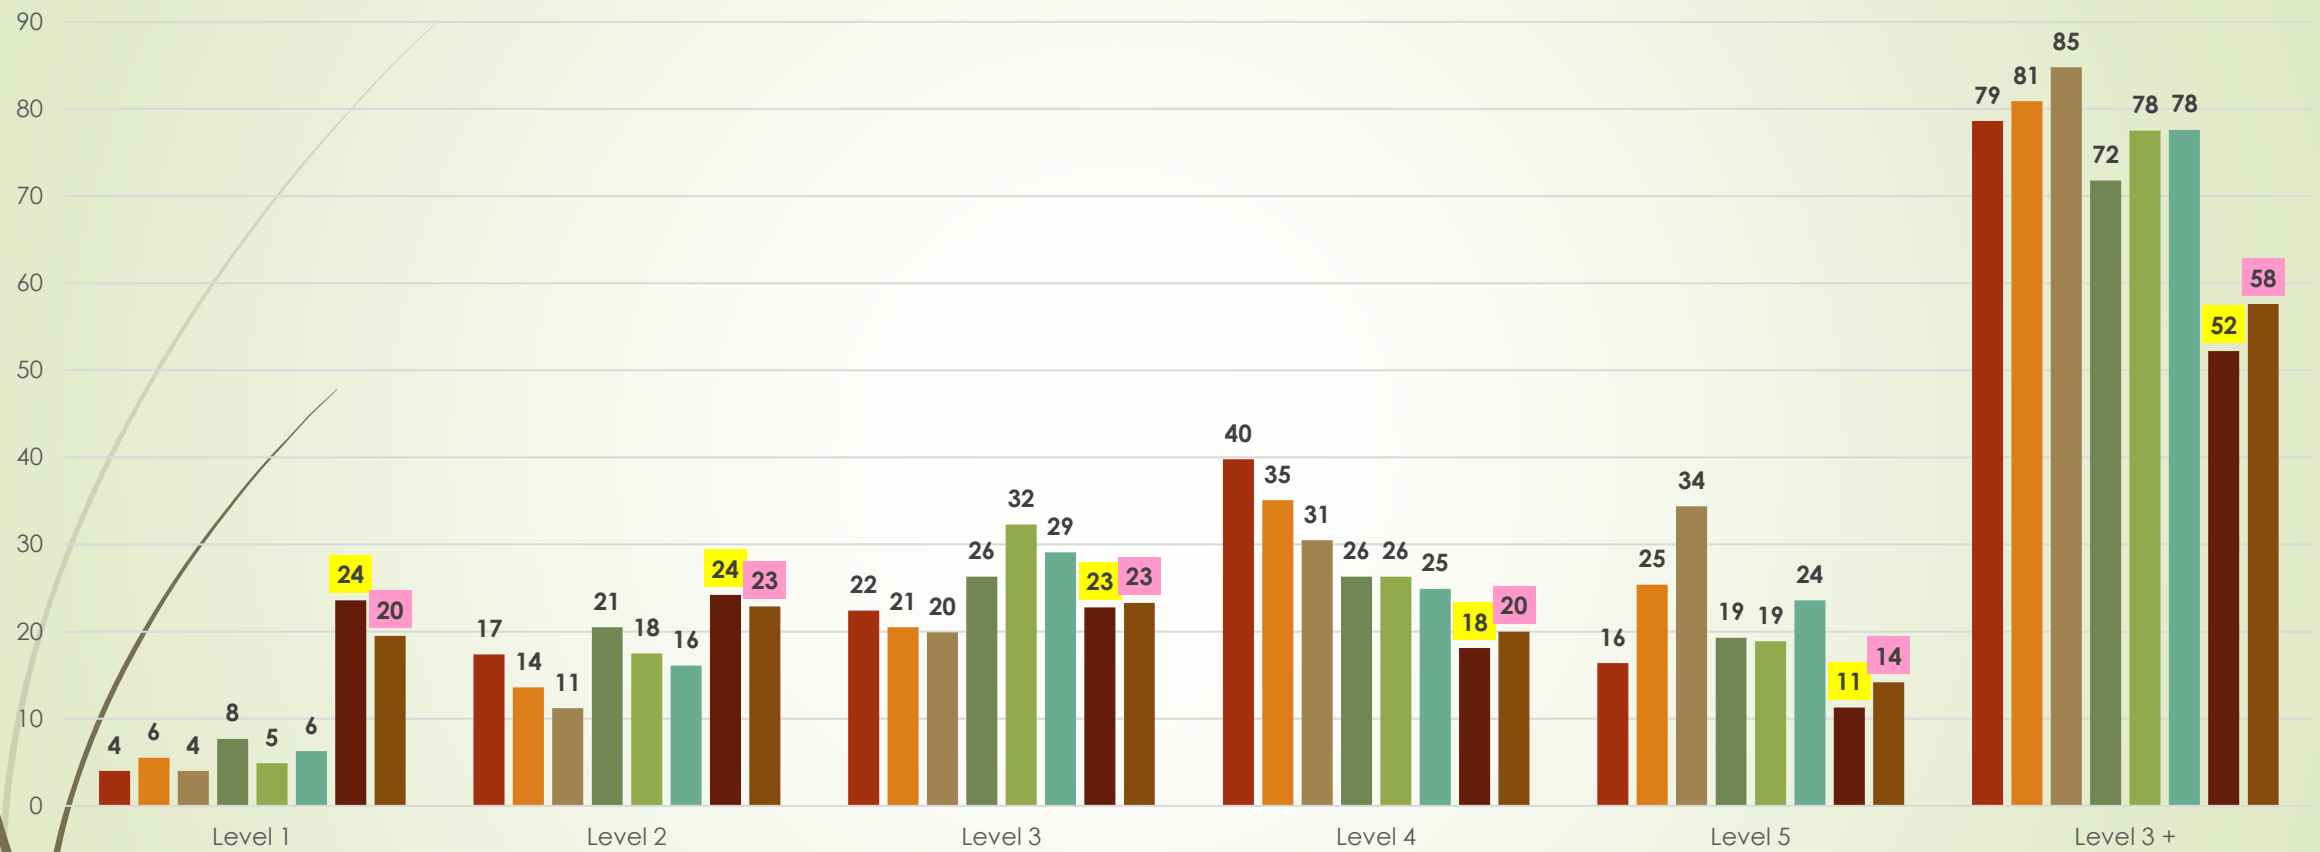

2023-24 Mathematics Assessment Results by Achievement Level

■ River City Science Academy Southeast
■ River City Science Academy Intracoastal
■ River City Science Academy At Mandarin
■ River City Science Academy Innovation
■ River City Science Elementary Academy
■ River City Science Academy Middle-High
■ Duval County Public Schools
■ Florida (Statewide)