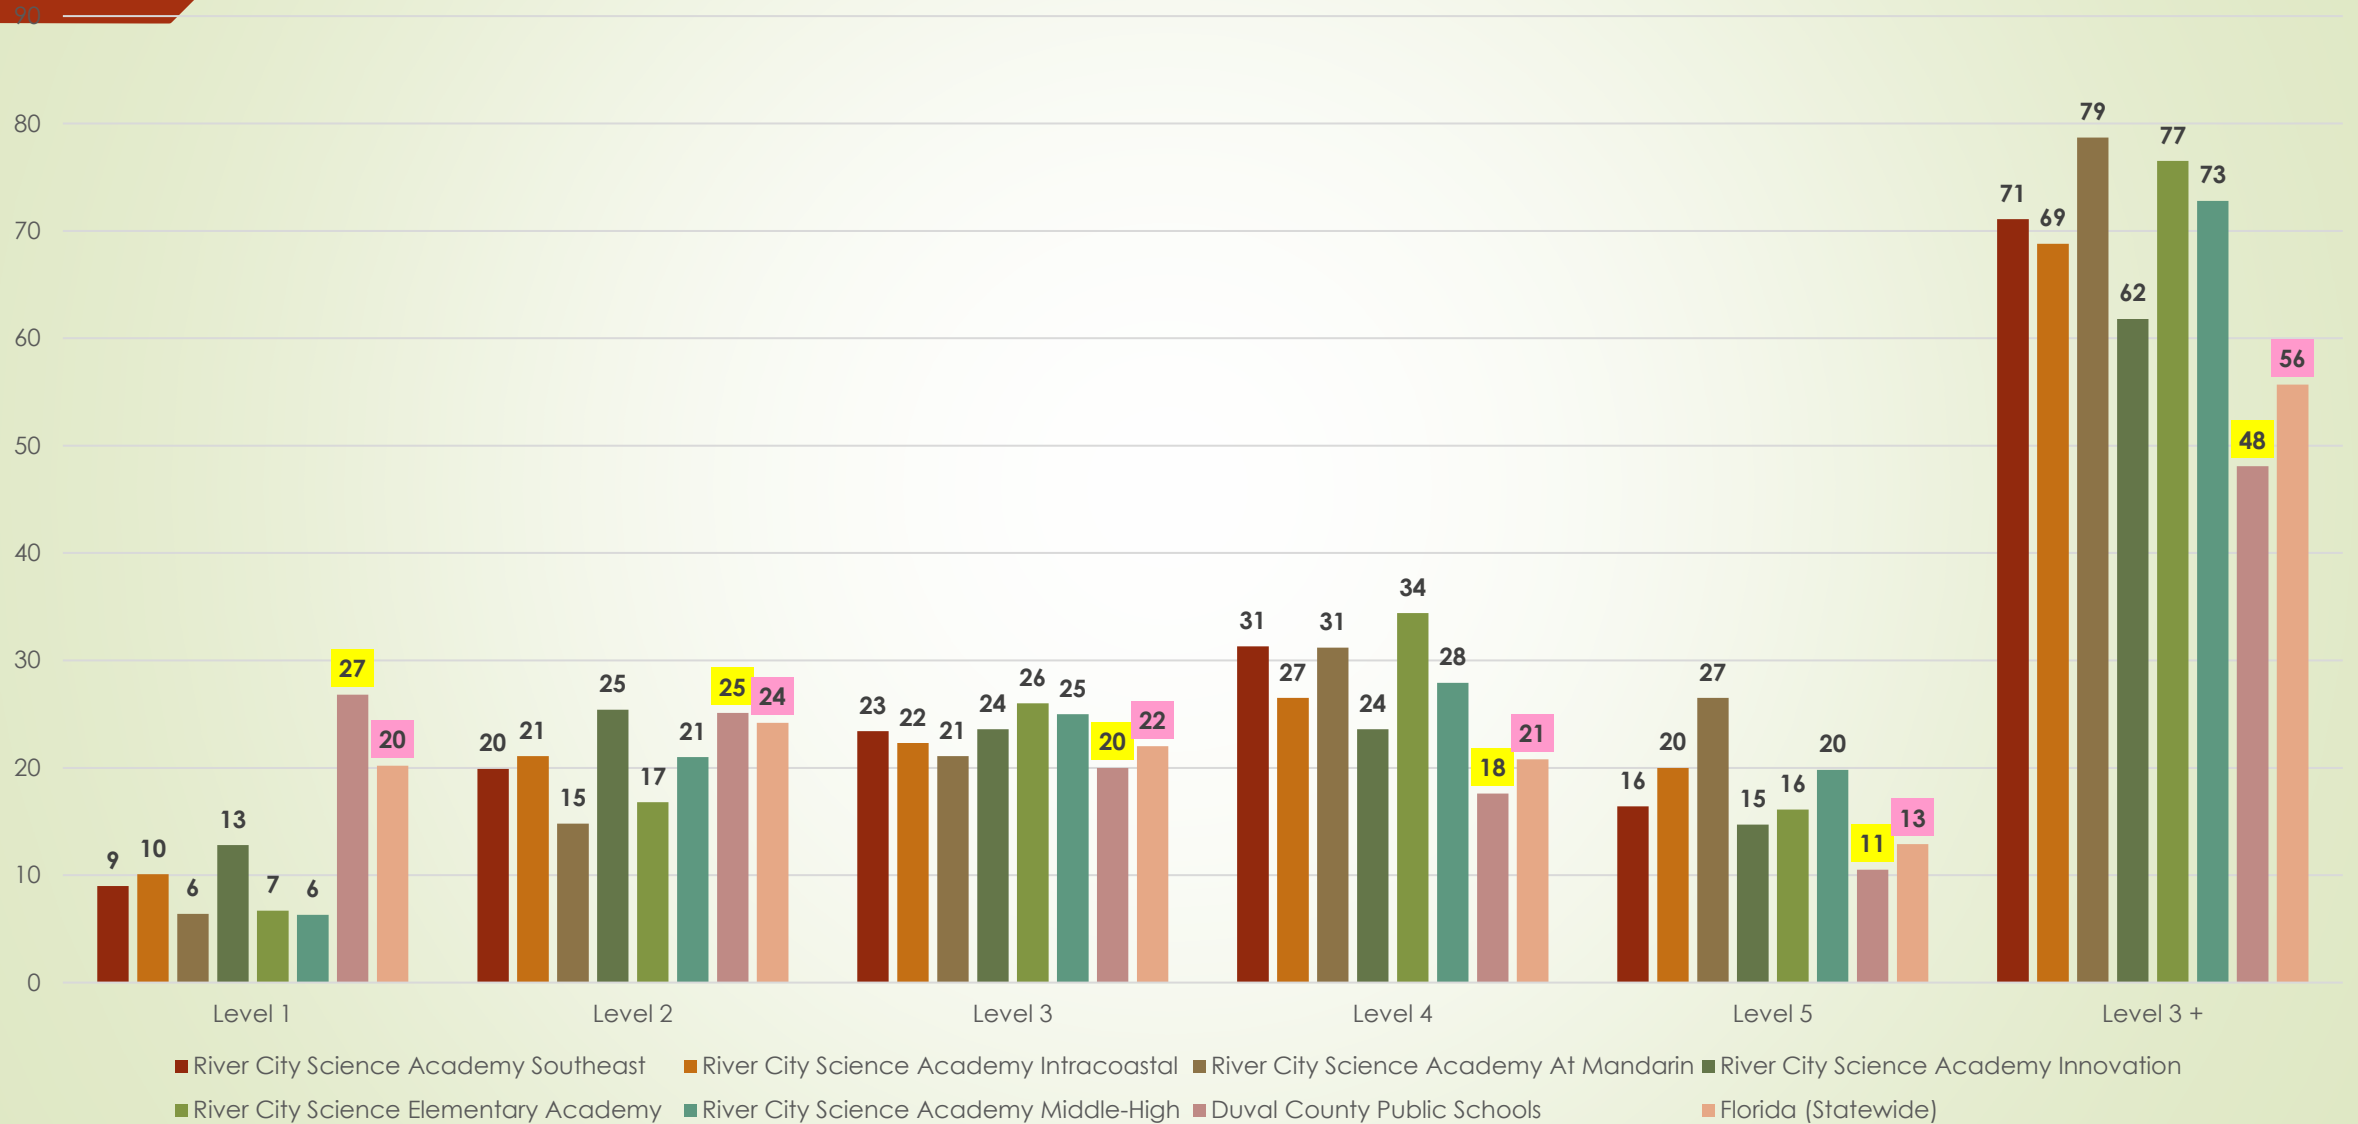

2023-24 English Language Arts Assessment Results by Achievement Level